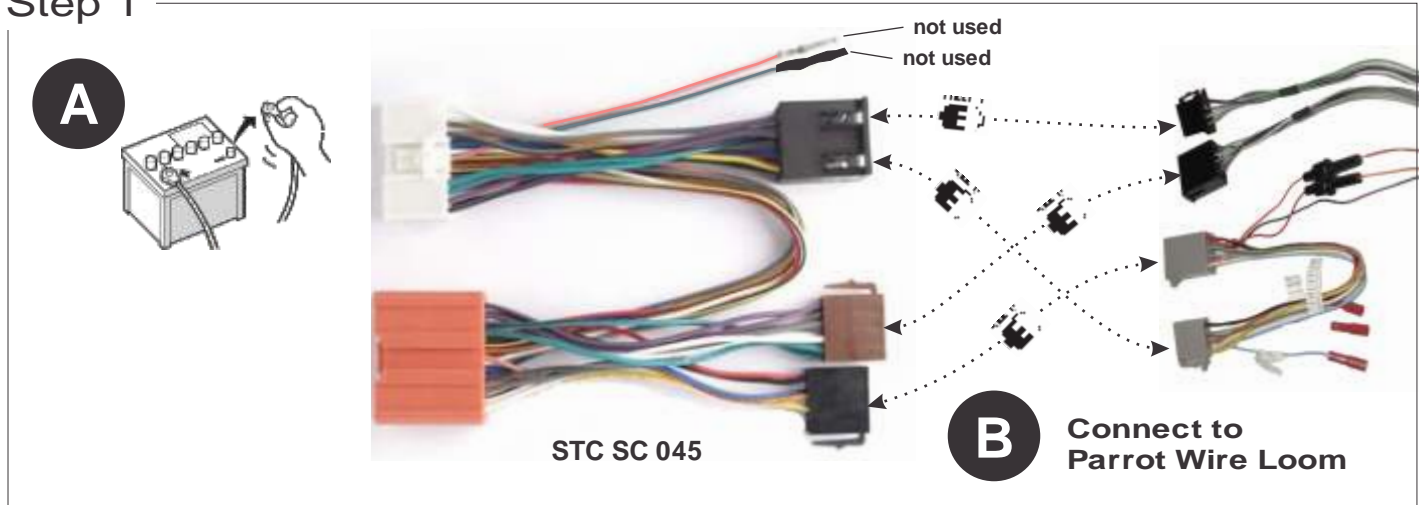

# 1674607 Parrot connection lead SC 045

Car model : Ford Ranger F150

Appliance kit : Connection to Parrot car kits

## Step 1