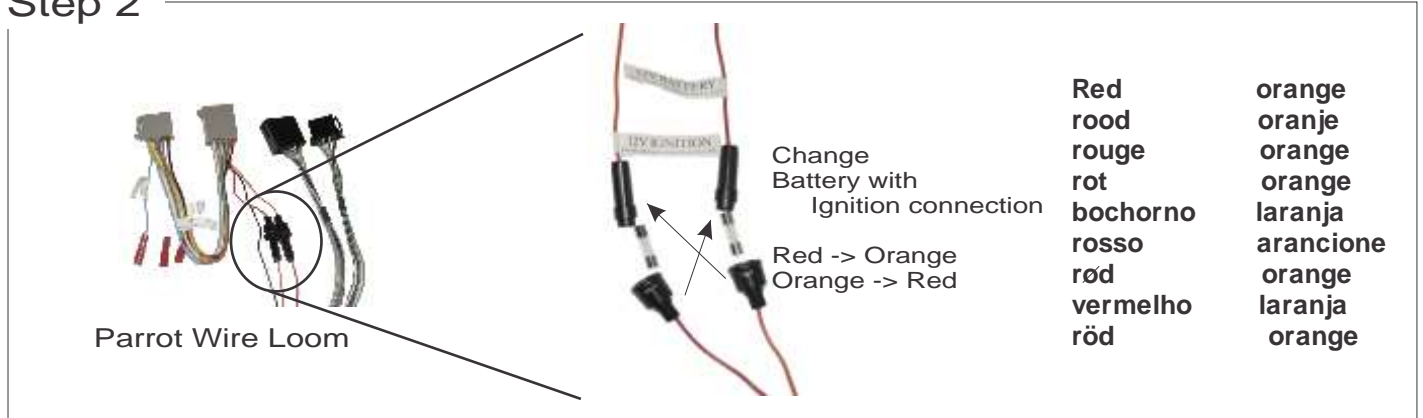

1674607 Parrot connection lead SC 045

Car model : Ford Ranger F150

Appliance kit : Connection to Parrot car kits

Step 1

Step 2

Step 3