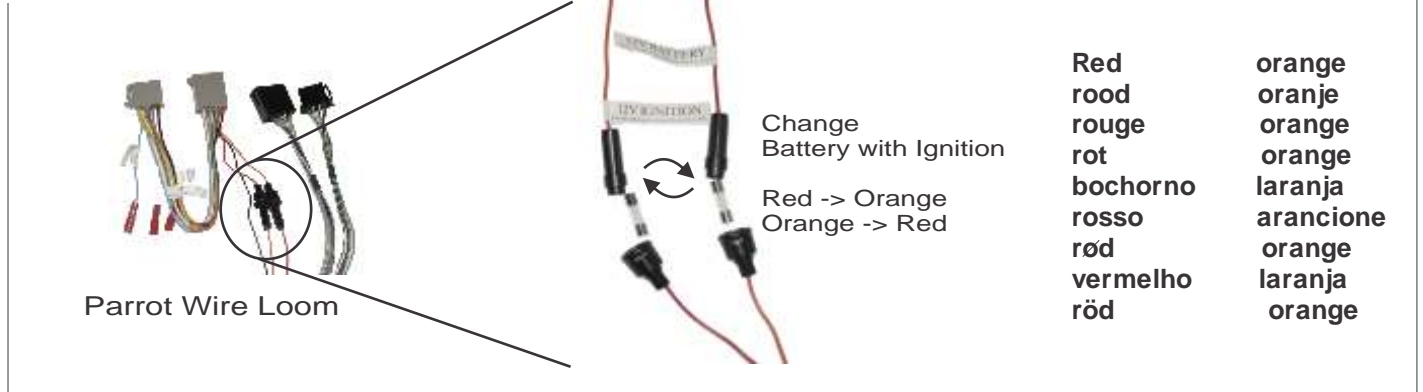

167 4604 connection lead -Parrot SC 032

Car model : Ford Fiesta '02 - '04
 Appliance kit : Connection to all Parrot car kits

Step 1

Step 2

Step 3