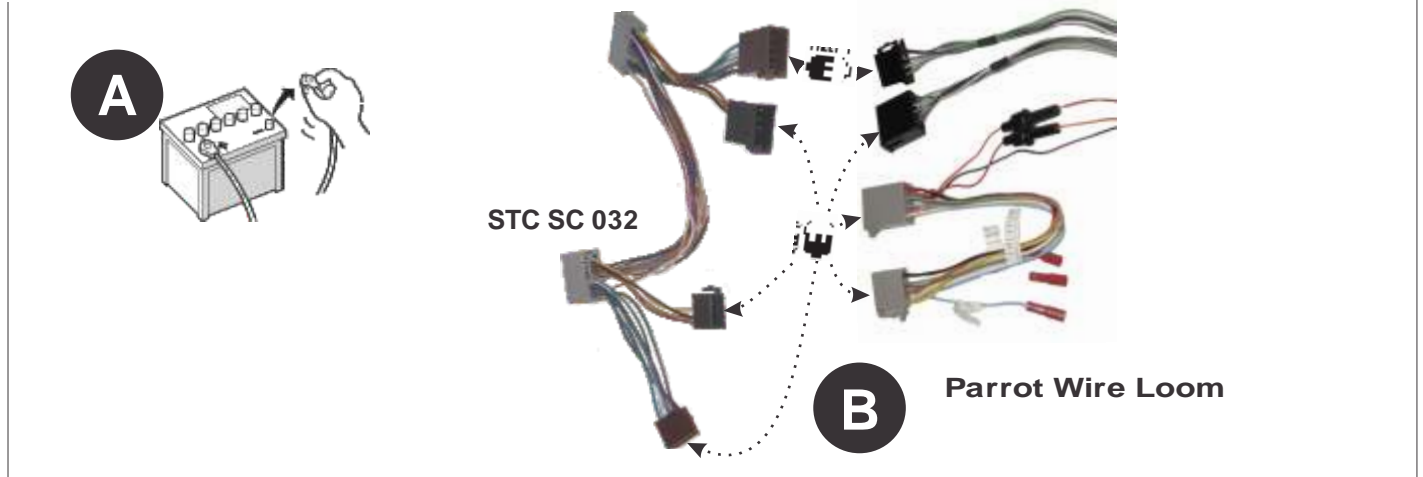

167 4604 connection lead -Parrot SC 032

Car model : Ford Fiesta '02 - '04
 Appliance kit : Connection to all Parrot car kits

Step 1

Step 2

Step 3